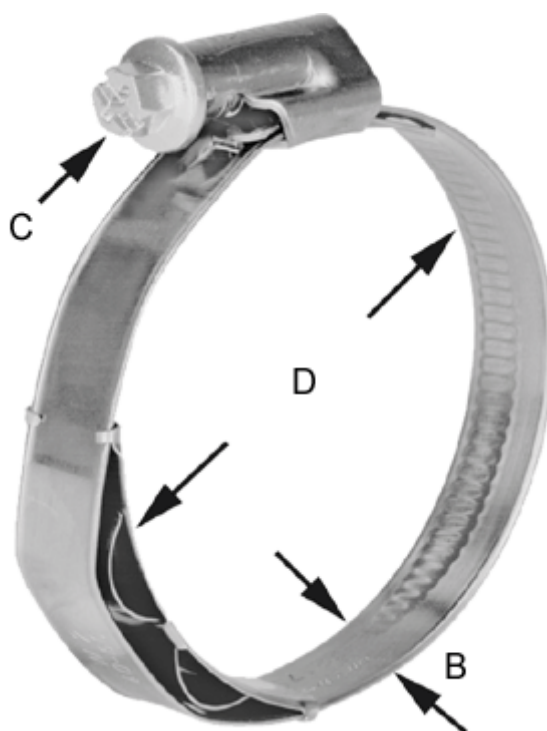

Article number: 021278711017

Description: Worm Drive Hose Clip with spring insert
TORRO WF 12-22/9 C7 W4

Measures

C (screw type) =	C7
Diameter D =	12-22
Width B =	9